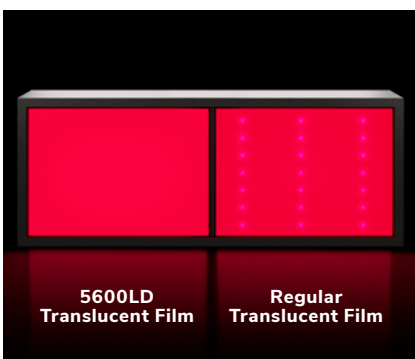

## 5600 LD Translucent Film

**Hotspot elimination with  
Cast Translucent LED**

### Translucent Film for backlit LED illuminated signs.

**Designed to meet the challenges of LED illuminated signage, Avery Dennison® 5600 LD Translucent Film series provide a simple single film solution - eliminating LED "hot spots" without the cost and complexity of additional diffuser film or pigmented acrylic sheet.**

Having excellent light transmission and colour uniformity - even at close proximity to the light source - the optimum vibrant graphics are achieved. In addition to the 14 standard colours, a fast colour matching service is available with a minimum order quantity of just two rolls - allowing end users to customize or match brand colours with the greatest of ease.

*"Avery Dennison® 5600 LD Translucent Film was the ideal choice. It provides a simple solution, that performs extremely well for LED lights - there's even a special colour match option for custom projects."*